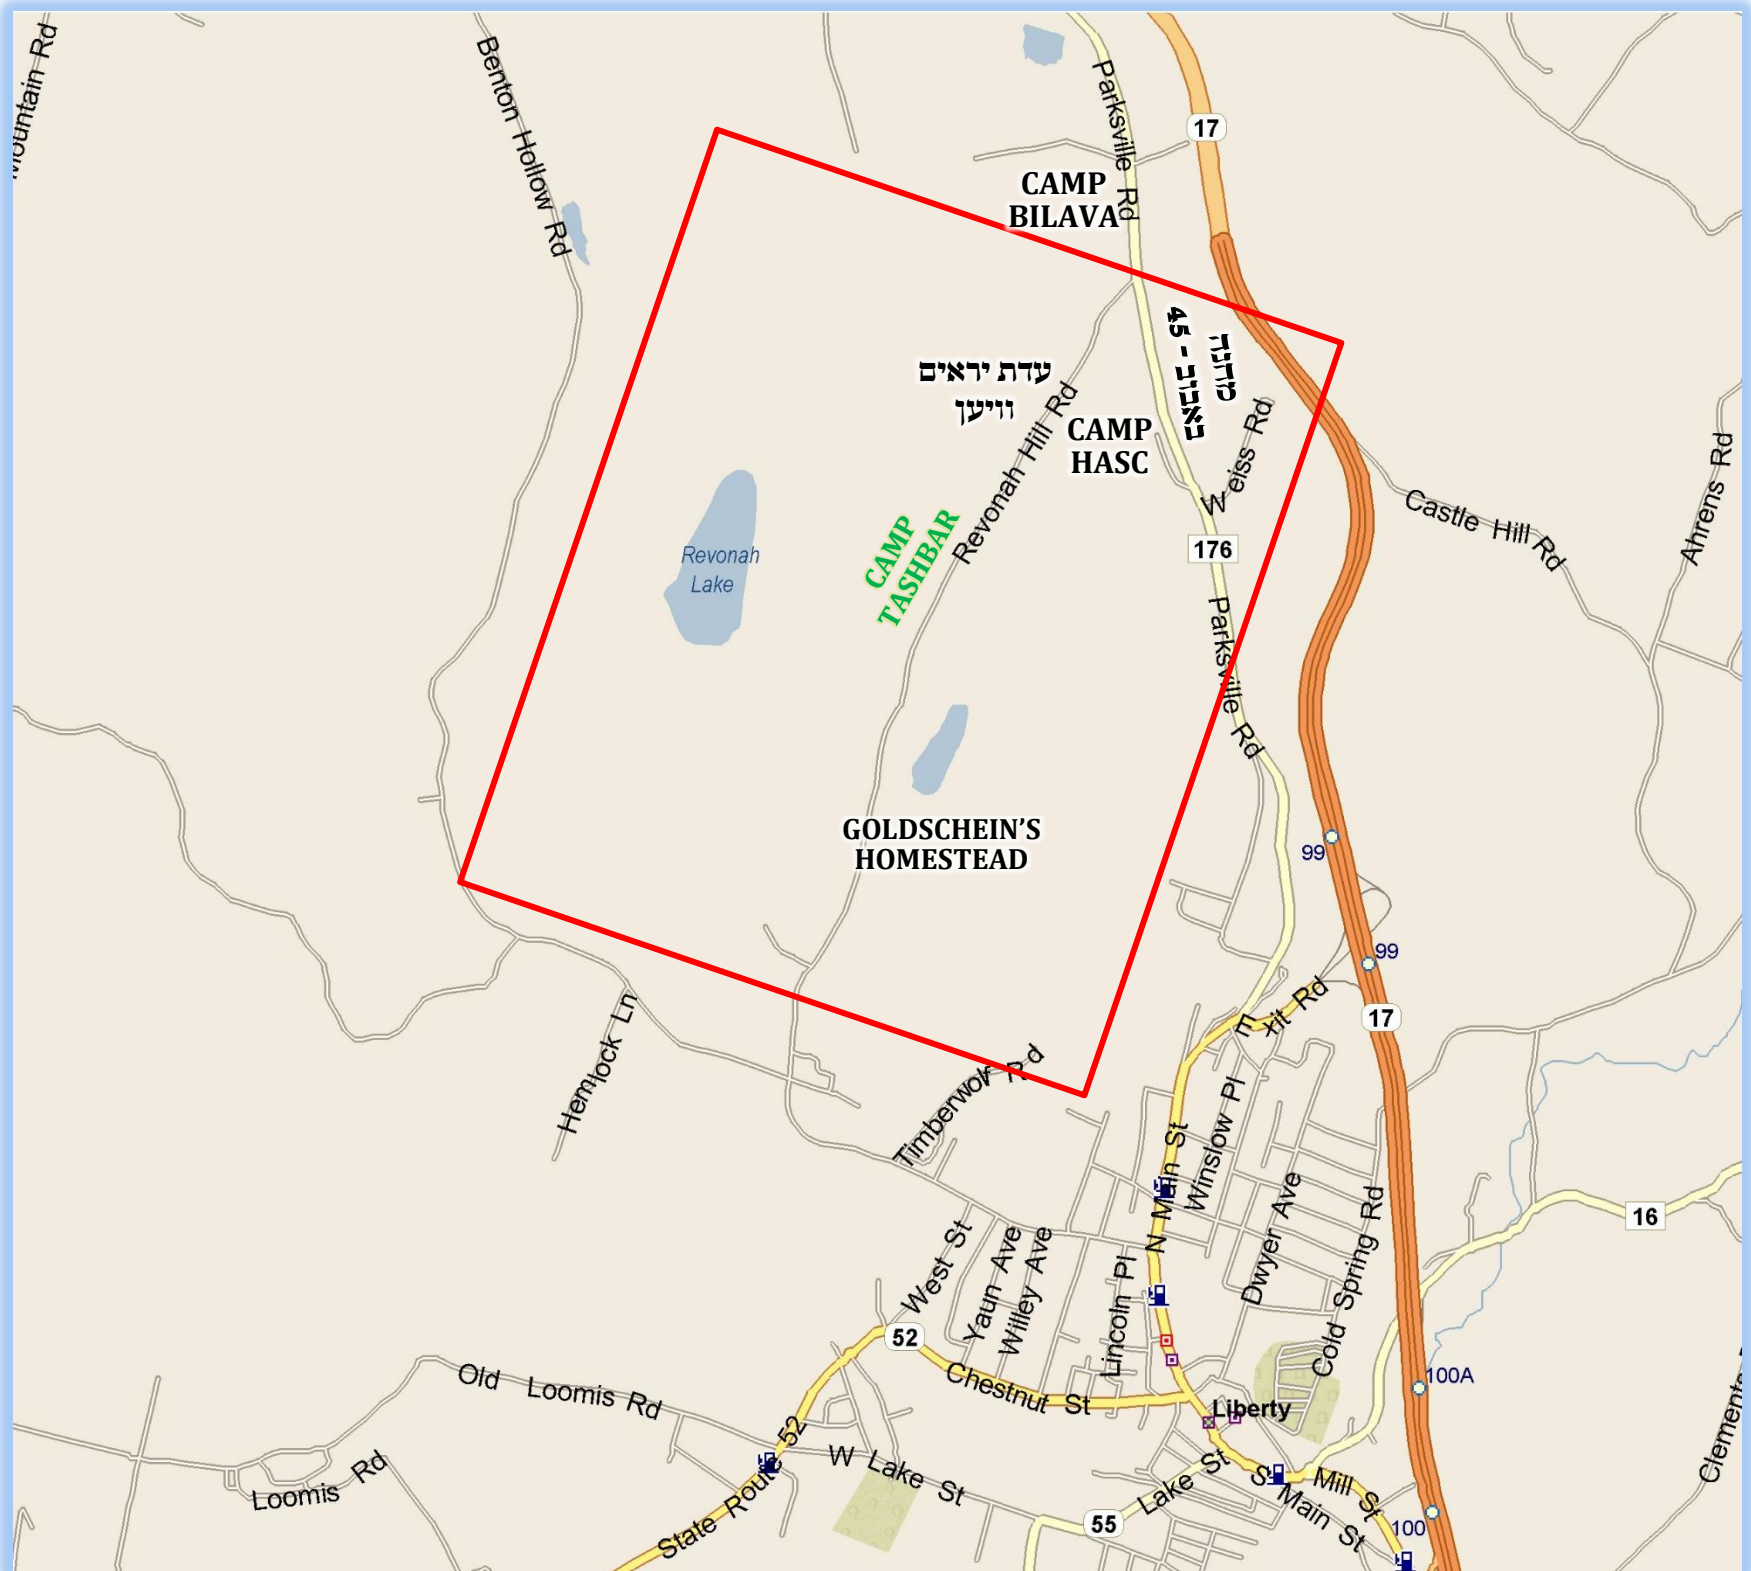

מפה לתחום שבת

בס"ד

We are proud to inform the residents at

TORAS CHAIM TASHBAR

Parksville, NY

that we conducted a professional *T'chum Shabbos* survey for the camp.

The survey has defined the *T'chum Shabbos* boundaries according to the *Chazon Ish* as indicated on the map by the red box.

T'CHUM SHABOSS BOUNDARIES

Revonah Hill Rd corner Parksville Rd, Bobov-45 camp is partly within the *Techum*, the shul is within the *Techum*.

138, 140 & 142 Revonah Hill Rd.

This survey is when the eruv to Goldschein's Homestead is down, therefore when the eruv is up, one should use the other map.

This map is for walking only and does not indicate the perimeters a person may carry on Shabbos.

This *T'chum Shabbos* survey was concluded in the winter of 2023.

המפה נעשית ע"י וועד לתחום שבת / יעוץ והדרכה בענייני תחומין ומדידת תחומין בפועל תחת פיקוח של מורי הוראה מובהקים
6 Laura Pl. Spring Valley NY 10977 / 845.709.2181 / Techumin@KosherMail.net